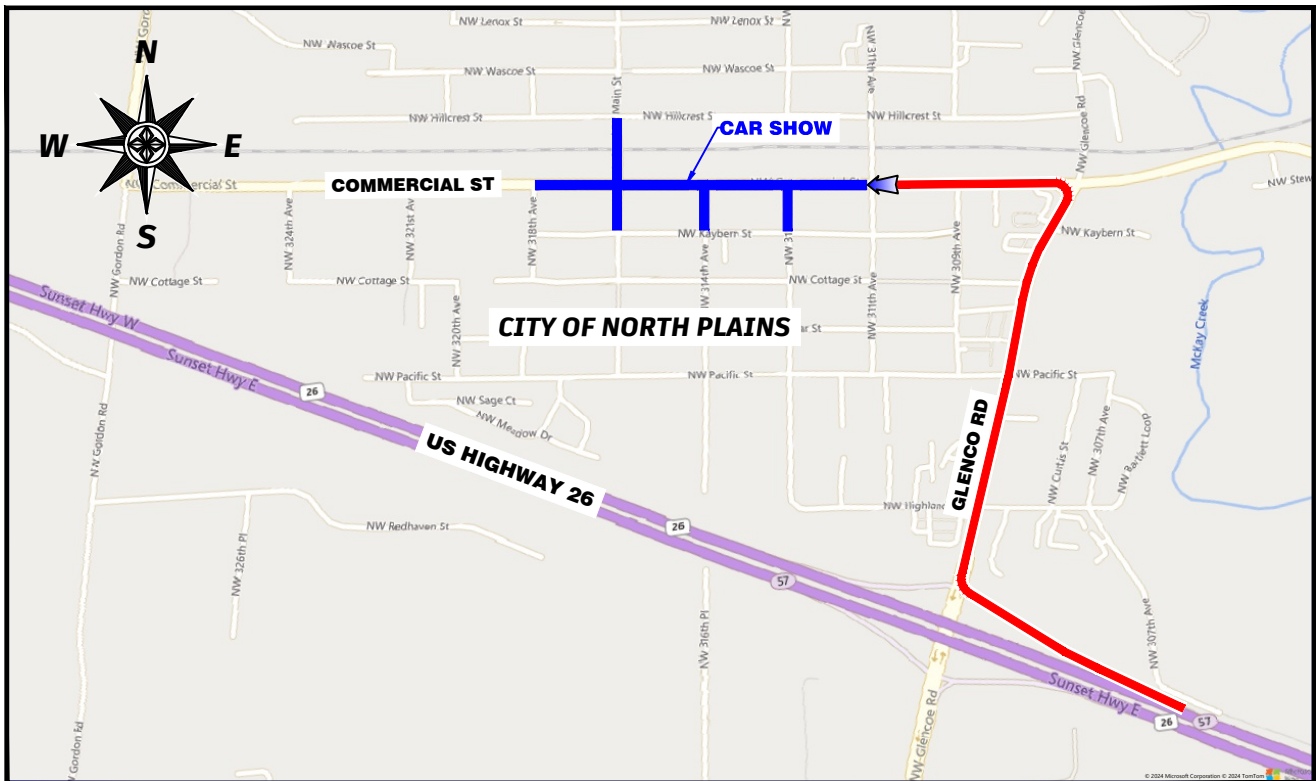

COMMERCIAL ST - ENTRANCE

LEGEND:

- █ CAR SHOW ENTRY
- █ ROAD CLOSURE

43rd All Ford Show & Swap Meet

31360 NW Commercial St North Plains, OR 97133
 JULY 26, 2025 - 9am to 3pm